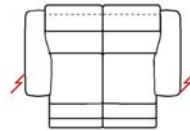

↑ fold following the dotted line ↑

n_Megan

Giuseppe & Giuseppe
origini italiani

L Length - H Height - D Depth - SH Seat Height - SD Seat Depth
Dimensions refer to maximum sizes.

dimensions

L 104/41"
H79/31" D108/43"
SH46/18" SD58/23"

L 106/42"
H79/31" D108/43"
SH46/18" SD58/23"

L 178/70"
H79/31" D108/43"
SH46/18" SD58/23"

L 176/69"
H79/31" D108/43"
SH46/18" SD58/23"

L 176/69"
H79/31" D108/43"
SH46/18" SD58/23"

L 198/78"
H79/31" D108/43"
SH46/18" SD58/23"