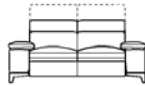

↑ fold following the dotted line ↑

n_Megan

Giuseppe & Giuseppe
origini italiani

L Length - H Height - D Depth - SH Seat Height - SD Seat Depth
Dimensions refer to maximum sizes.

dimensions

L 104/41"
H79/31" D108/43"
SH46/18" SD58/23"