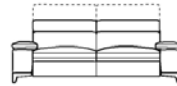

↑ fold following the dotted line ↑

n_Megan

Giuseppe & Giuseppe
origini italiani

L Length - H Height - D Depth - SH Seat Height - SD Seat Depth
Dimensions refer to maximum sizes.

dimensions

L 104/41"
H79/31" D108/43"
SH46/18" SD58/23"