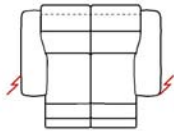

↑ fold following the dotted line ↑

n_Megan

Giuseppe & Giuseppe
origini italiani

L Length - H Height - D Depth - SH Seat Height - SD Seat Depth
Dimensions refer to maximum sizes.

dimensions

L 104/41"
H79/31" D108/43"
SH46/18" SD58/23"

L 106/42"
H79/31" D108/43"
SH46/18" SD58/23"

L 178/70"
H79/31" D108/43"
SH46/18" SD58/23"

L 176/69"
H79/31" D108/43"
SH46/18" SD58/23"

L 176/69"
H79/31" D108/43"
SH46/18" SD58/23"

L 198/78"
H79/31" D108/43"
SH46/18" SD58/23"