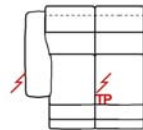

220

Description

chr no arms
mer.lft fac. term.

elec.rec.chair
1arm raf

elec.rec.chair
1arm laf

1right arm facing
2 str

1left arm facing 2
str

L 151/59"
H79/31" D108/43"
SH46/18" SD58/23"

L 151/59"
H79/31" D108/43"
SH46/18" SD58/23"

L 149/59"
H79/31" D108/43"
SH46/18" SD58/23"

L 149/59"
H79/31" D108/43"
SH46/18" SD58/23"

L 167/66"
H79/31" D108/43"
SH46/18" SD58/23"

L 167/66"
H79/31" D108/43"
SH46/18" SD58/23"