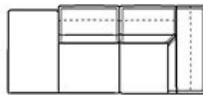

maxi chaise
 lon.rgt arm fac.

L 106/42"
 H67/26" D165/65"
 SH42/17" SD121/48"

602

maxi chaise
 lon.lft arm fac.

romeo relax.cal 808_R

L Length - H Height - D Depth - SH Seat Height - SD Seat Depth
 Dimensions refer to maximum sizes.

Giuseppe & Giuseppe
 artigiani italiani

L 105/41"
 H67/26" D105/41"
 SH42/17" SD61/24"

040

square corner

L 240/94"
 H67/26" D107/42"
 SH42/17" SD61/24"

043

sq.cor.chr.sq.mer.
 rig.fac.

L 240/94"
 H67/26" D107/42"
 SH42/17" SD61/24"

044

sq.cor.chr.sq.mer.le'
 fac.

L 67/26"
 H67/26" D107/42"
 SH42/17" SD61/24"

I06

armless mini
 chair elec.rec.

L 77/30"
 H67/26" D107/42"
 SH42/17" SD61/24"

E95

elec.recl.armless
 chair