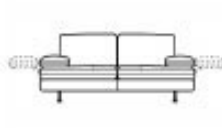

n_luna

L Length - H Height - D Depth - SH Seat Height - SD Seat Depth
 Dimensions refer to maximum sizes.

Giuseppe & Giuseppe
 original italo

dimensions

L 110/43"
 H88/35" D110/43"
 SH41/16" SD65/26"

040

square corner

L 232/91"
 H88/35" D110/43"
 SH41/16" SD65/26"

041

sq.cor.chr.sq.ter.
 rig.fac.

L 232/91"
 H88/35" D110/43"
 SH41/16" SD65/26"

042

sq.cor.chr.sq.ter.left
 fac.

L 86/34"
 H88/35" D110/43"
 SH41/16" SD65/26"

130

chair without
 armr.

L 151/59"
 H88/35" D110/43"
 SH41/16" SD65/26"

168

chr no arms
 mer.rgt fac.ter.

L 151/59"
 H88/35" D110/43"
 SH41/16" SD65/26"

169

chr no arms
 mer.lft fac. term.

L 206/81"
 H88/35" D110/43"
 SH41/16" SD65/26"

200

2 seater

L 179/70"
 H88/35" D110/43"
 SH41/16" SD65/26"

210

1right arm facing
 2 str

L 179/70"
 H88/35" D110/43"
 SH41/16" SD65/26"

220

1left arm facing 2
 str