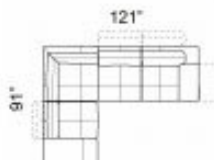

n_luna

L Length - H Height - D Depth - SH Seat Height - SD Seat Depth
 Dimensions refer to maximum sizes.

Giuseppe & Giuseppe
 original italo

dimensions

L 110/43"
 H88/35" D110/43"
 SH41/16" SD65/26"

040

square corner

L 232/91"
 H88/35" D110/43"
 SH41/16" SD65/26"

041

sq.cor.chr.sq.ter.
 rig.fac.

L 232/91"
 H88/35" D110/43"
 SH41/16" SD65/26"

042

sq.cor.chr.sq.ter.left
 fac.

L 86/34"
 H88/35" D110/43"
 SH41/16" SD65/26"

130

n_luna

L Length - H Height - D Depth - SH Seat Height - SD Seat Depth
Dimensions refer to maximum sizes.

Giuseppe & Giuseppe
artigiani italiani

L 110/43"
H88/35" D110/43"
SH41/16" SD65/26"

D10

movable back
square corner

L 232/91"
H88/35" D110/43"
SH41/16" SD65/26"

D11

mov.back rhf end
sq.co.chair

L 232/91"
H88/35" D110/43"
SH41/16" SD65/26"

D12

mov.back lhf end
sq.co.chair

L 0/0"
H0/0" D0/0"
SH0/0" SD0/0"

W03