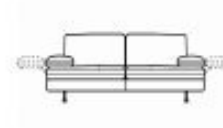

chair without
 armr.

L 151/59"
 H88/35" D110/43"
 SH41/16" SD65/26"

168

chr no arms
 mer.rgt fac.ter.

L 151/59"
 H88/35" D110/43"
 SH41/16" SD65/26"

169

chr no arms
 mer.lft fac. term.

L 206/81"
 H88/35" D110/43"
 SH41/16" SD65/26"

200

2 seater

L 179/70"
 H88/35" D110/43"
 SH41/16" SD65/26"

210

1right arm facing
 2 str

L 179/70"
 H88/35" D110/43"
 SH41/16" SD65/26"

220

1left arm facing 2
 str

L 226/89"
 H88/35" D110/43"
 SH41/16" SD65/26"

300

3 seater

L 199/78"
 H88/35" D110/43"
 SH41/16" SD65/26"

310

1right arm facing
 3 str

L 199/78"
 H88/35" D110/43"
 SH41/16" SD65/26"

320

n_luna

L Length - H Height - D Depth - SH Seat Height - SD Seat Depth
Dimensions refer to maximum sizes.

Giuseppe & Giuseppe
artigiani italiani

L 110/43"
H88/35" D110/43"
SH41/16" SD65/26"

D10

movable back
square corner