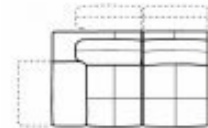

L 232/91"
 H88/35" D110/43"
 SH41/16" SD65/26"

041

sq.cor.chr.sq.ter.
 rig.fac.

L 232/91"
 H88/35" D110/43"
 SH41/16" SD65/26"

042

sq.cor.chr.sq.ter.left
 fac.

L 86/34"
 H88/35" D110/43"
 SH41/16" SD65/26"

130

chair without
 armr.

L 151/59"
 H88/35" D110/43"
 SH41/16" SD65/26"

168

chr no arms
 mer.rgt fac.ter.

L 151/59"
 H88/35" D110/43"
 SH41/16" SD65/26"

169

chr no arms
 mer.lft fac. term.

L 206/81"
 H88/35" D110/43"
 SH41/16" SD65/26"

200

2 seater

L 179/70"
 H88/35" D110/43"
 SH41/16" SD65/26"

210

1right arm facing
 2 str

L 179/70"
 H88/35" D110/43"
 SH41/16" SD65/26"

220

1left arm facing 2
 str

L 226/89"
 H88/35" D110/43"
 SH41/16" SD65/26"

300

3 seater

L 199/78"
 H88/35" D110/43"
 SH41/16" SD65/26"

310

1right arm facing
 3 str

L 199/78"
 H88/35" D110/43"
 SH41/16" SD65/26"

320