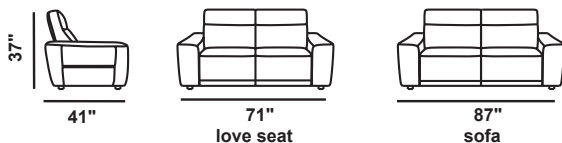

funes

Displayed items in picture:

Special Order items:

QuickShip items stocked in NJ:

pearl grey 3813 + 8030MD + 8030DA

pearl grey 3813 + 8030MD + 8030MV + 8030MV